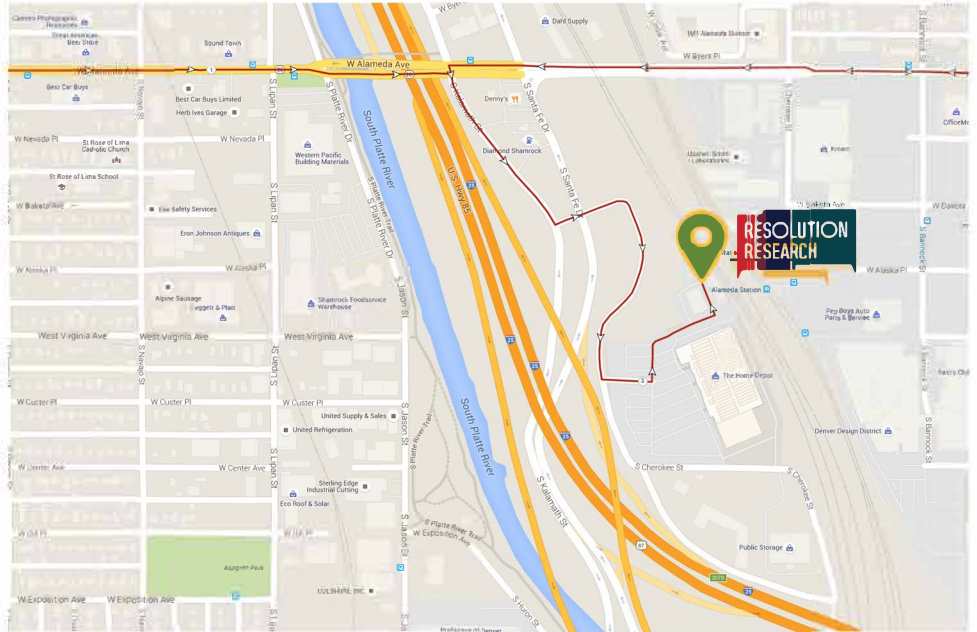

## FROM ALAMEDA

Turn onto Kalamath St.

Turn left at the first light  
and follow the road to the  
Home Depot parking lot.

Look for Goldie (our colorful  
cow) on the North Side  
of the Home Depot parking  
lot.

## FROM SANTA FE DRIVE

Follow Santa Fe under the  
I-25 overpass.

Turn right at the first light  
and follow the road to the  
Home Depot parking lot.

Look for Goldie (our colorful  
cow) on the North Side  
of the Home Depot parking  
lot.

## FROM I-25 SOUTH

Take Exit 208 and turn left on Alameda Ave.

Turn right onto Kalamath St.

Turn left at the first light and follow the road to the Home Depot parking lot.

Look for Goldie (our colorful cow) on the North Side of the Home Depot parking lot.

## FROM I-25 NORTH

Take Exit 207B for Santa Fe Drive.

Turn right at the first light and follow the road to the Home Depot parking lot.

Look for Goldie (our colorful cow) on the North Side of the Home Depot parking lot.