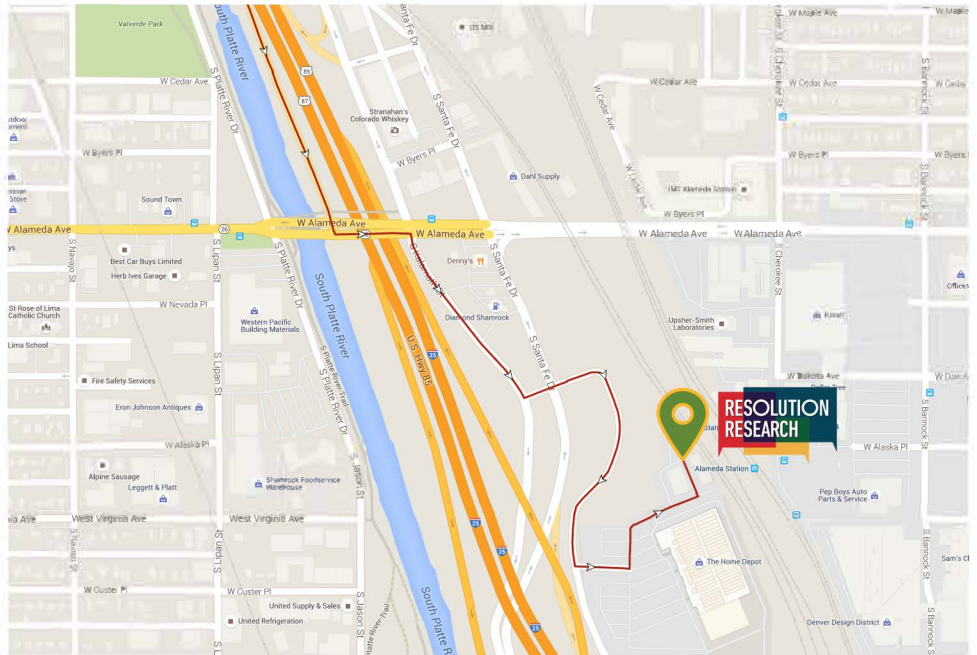

## FROM SANTA FE DRIVE

Follow Santa Fe under the  
I-25 overpass.

Turn right at the first light  
and follow the road to the  
Home Depot parking lot.

Look for Goldie (our colorful  
cow) on the North Side  
of the Home Depot parking  
lot.

## FROM I-25 SOUTH

Take Exit 208 and turn left on Alameda Ave.

Turn right onto Kalamath St.

Turn left at the first light and follow the road to the Home Depot parking lot.

Look for Goldie (our colorful cow) on the North Side of the Home Depot parking lot.

## FROM I-25 NORTH

Take Exit 207B for Santa Fe Drive.

Turn right at the first light and follow the road to the Home Depot parking lot.

Look for Goldie (our colorful cow) on the North Side of the Home Depot parking lot.