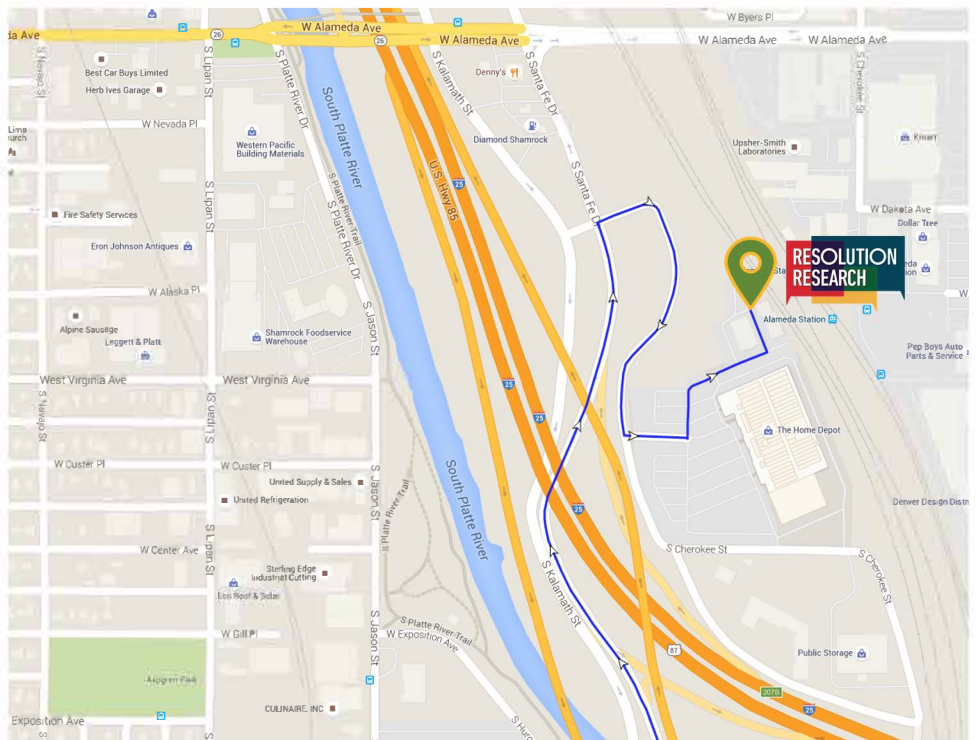

## FROM ALAMEDA

Turn onto Kalamath St.

Turn left at the first light  
and follow the road to the  
Home Depot parking lot.

Look for Goldie (our colorful  
cow) on the North Side  
of the Home Depot parking  
lot.

## FROM SANTA FE DRIVE

Follow Santa Fe under the  
I-25 overpass.

Turn right at the first light  
and follow the road to the  
Home Depot parking lot.

Look for Goldie (our colorful  
cow) on the North Side  
of the Home Depot parking  
lot.

## FROM I-25 SOUTH

Take Exit 208 and turn left on Alameda Ave.

Turn right onto Kalamath St.

Turn left at the first light and follow the road to the Home Depot parking lot.

Look for Goldie (our colorful cow) on the North Side of the Home Depot parking lot.

## FROM I-25 NORTH

Take Exit 207B for Santa Fe Drive.

Turn right at the first light and follow the road to the Home Depot parking lot.

Look for Goldie (our colorful cow) on the North Side of the Home Depot parking lot.