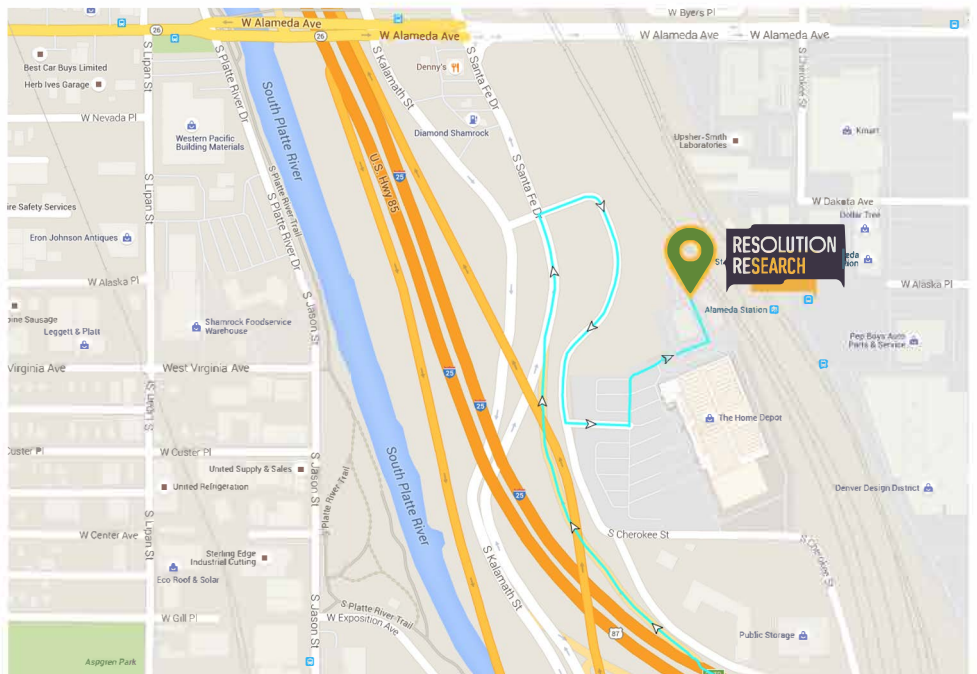

## FROM SANTA FE DRIVE

Follow Santa Fe under the  
I-25 overpass.

Turn right at the first light  
and follow the road to the  
Home Depot parking lot.

Look for Goldie (our colorful  
cow) on the North Side  
of the Home Depot parking  
lot.

## FROM I-25 SOUTH

Take Exit 208 and turn left on Alameda Ave.

Turn right onto Kalamath St.

Turn left at the first light and follow the road to the Home Depot parking lot.

Look for Goldie (our colorful cow) on the North Side of the Home Depot parking lot.

## FROM I-25 NORTH

Take Exit 207B for Santa Fe Drive.

Turn right at the first light and follow the road to the Home Depot parking lot.

Look for Goldie (our colorful cow) on the North Side of the Home Depot parking lot.

## FROM DENVER INTERNATIONAL AIRPORT

Head North on Pena Blvd.

Keep left at the fork to  
continue on to I-70 West

Take Exit 274 towards  
Colorado Springs and continue  
to follow signs to I-25 South

Take Exit 208 and turn left on  
Alameda Ave.