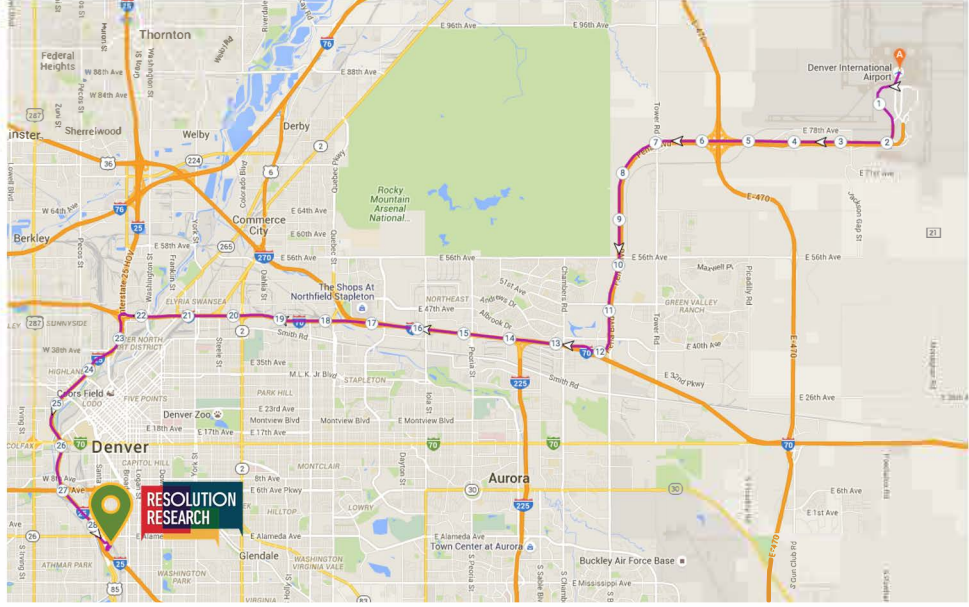

## FROM I-25 NORTH

Take Exit 207B for Santa Fe Drive.

Turn right at the first light and follow the road to the Home Depot parking lot.

Look for Goldie (our colorful cow) on the North Side of the Home Depot parking lot.

## FROM DENVER INTERNATIONAL AIRPORT

Head North on Pena Blvd.

Keep left at the fork to  
continue on to I-70 West

Take Exit 274 towards  
Colorado Springs and continue  
to follow signs to I-25 South

Take Exit 208 and turn left on  
Alameda Ave.